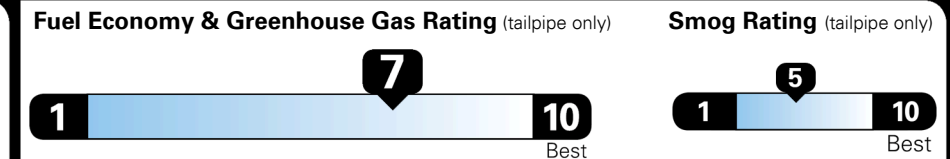

MIDSIZE CARS range from 15 to 132 MPG. The best vehicle rates 142 MPGe.

You save $750
in fuel costs over 5 years compared to the average new vehicle.

Annual fuel cost $1,150