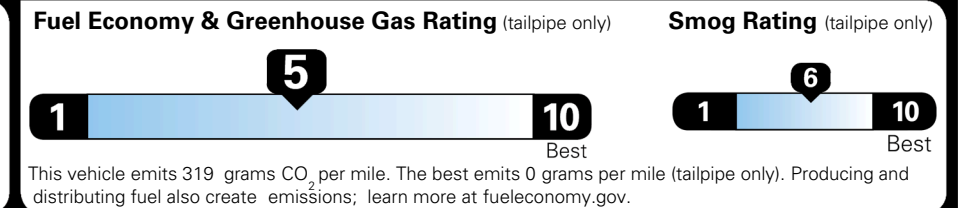

Actual results will vary for many reasons, including driving conditions and how you drive and maintain your vehicle. The average new vehicle gets 29 MPG and costs $8,000 to fuel over 5 years. Cost estimates are based on 15,000 miles per year at $ 3.10 per gallon. MPGe is miles per gasoline gallon equivalent. Vehicle emissions are a significant cause of climate change and smog.

fueleconomy.gov

Calculate personalized estimates and compare vehicles

GOVERNMENT 5-STAR SAFETY RATINGS

Overall Vehicle Score	Not Rated	
Based on the combined rating of frontal, side and rollover. Should ONLY be compared to other vehicles of similar size and weight.		
Frontal Crash	Driver	Not Rated
Based on the risk of injury in a frontal impact. Should ONLY be compared to other vehicles of similar size and weight.	Passenger	Not Rated
Side Crash	Front seat	Not Rated
Star ratings based on the risk of injury in a side impact.	Rear seat	Not Rated
Rollover	Not Rated	
Star ratings based on the risk of rollover in a single-vehicle crash.		

Star ratings range from 1 to 5 stars (★★★★★) with 5 being the highest.
Source: National Highway Traffic Safety Administration (NHTSA).
www.safercar.gov or 1-888-327-4236

Manufacturer's suggested retail price includes Manufacturer's recommended pre-delivery service. License and title fees, state and local taxes and other dealer installed options and accessories are not included in the manufacturer's suggested retail price.

PARTS CONTENT INFORMATION

FOR VEHICLES IN THIS CAR LINE U.S./CANADIAN PARTS CONTENT: 0 %

MAJOR SOURCES OF FOREIGN PARTS: KOREA: 90%

NOTE: PARTS CONTENT DOES NOT INCLUDE FINAL ASSEMBLY, DISTRIBUTION, OR OTHER NON-PARTS COSTS.

FOR THIS VEHICLE FINAL ASSEMBLY POINT: GWANGJU, KOREA

COUNTRY OF ORIGIN
ENGINE (MOTOR): KOREA
TRANSMISSION: KOREA

*Additional terms and conditions apply.

**Kia Connect may be currently unavailable for some Model Year 2022 and newer vehicles sold or purchased in Massachusetts; please see owners.kia.com for more information.

NOTE: When you purchase this vehicle, Kia America, Inc. collects personal information you provide to the dealership. For information on our collection and use of personal information and your rights, please see our Privacy Policy on www.kia.com.