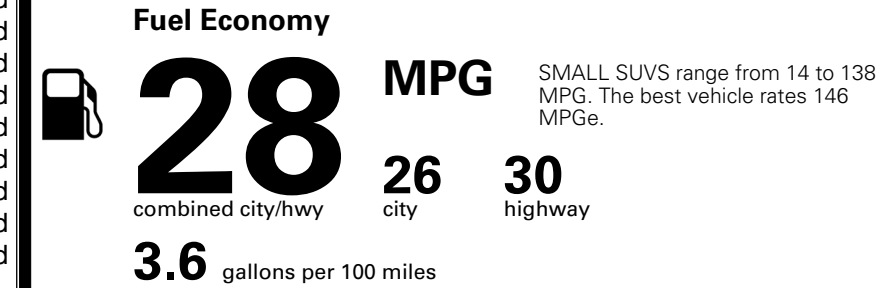

\$ 1,495.00

TOTAL MANUFACTURER'S SUGGESTED RETAIL PRICE ▶

\$ 29,585.00

TOTAL ADDITIONAL WEIGHT:

EPA DOT Fuel Economy and Environment

Gasoline Vehicle

You spend \$250 more in fuel costs over 5 years compared to the average new vehicle.