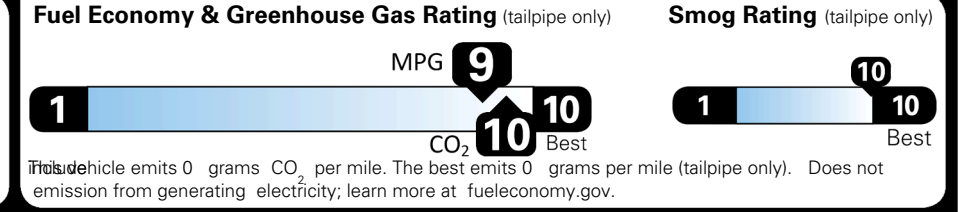

EPA DOT Fuel Economy and Environment

Electric Vehicle

You save \$4,750
 in fuel costs over 5 years compared to the average new vehicle.

Annual fuel cost \$750

Actual results will vary for many reasons, including driving conditions and how you drive and maintain your vehicle. The average new vehicle gets 29 MPG and costs \$8,500 to fuel over 5 years. Cost estimates are based on 15,000 miles per year at \$0.17 per kW-hr. MPGe is miles per gasoline gallon equivalent. Vehicle emissions are a significant cause of global warming and smog.