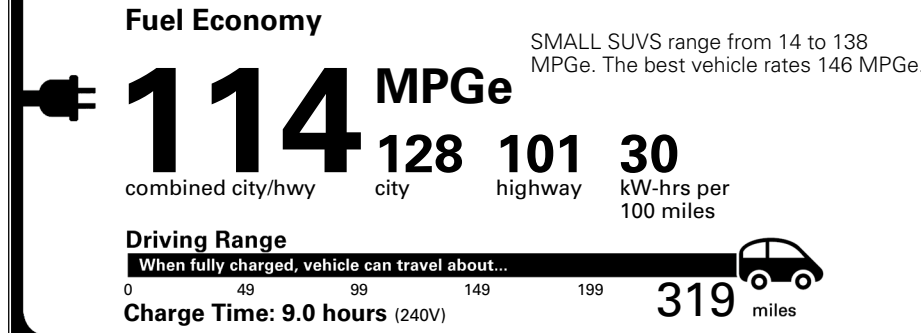

INLAND FREIGHT AND HANDLING

TOTAL MANUFACTURER'S SUGGESTED RETAIL PRICE ▶ \$ 43,050.00

TOTAL ADDITIONAL WEIGHT: 11.9

*Additional terms and conditions apply.
 **Kia Connect may be currently unavailable for some Model Year 2022 and newer vehicles sold or purchased in Massachusetts; please see owners.kia.com for more information.
 NOTE: When you purchase this vehicle, Kia America, Inc. collects personal information you provide to the dealership. For information on our collection and use of personal information and your rights, please see our Privacy Policy on www.kia.com.

EPA DOT Fuel Economy and Environment

Electric Vehicle

You save \$4,750
 in fuel costs over 5 years compared to the average new vehicle.

Annual fuel cost \$750

Actual results will vary for many reasons, including driving conditions and how you drive and maintain your vehicle. The average new vehicle gets 29 MPG and costs \$8,500 to fuel over 5 years. Cost estimates are based on 15,000 miles per year at \$0.17 per kW-hr. MPGe is miles per gasoline gallon equivalent. Vehicle emissions are a significant cause of global warming and smog.