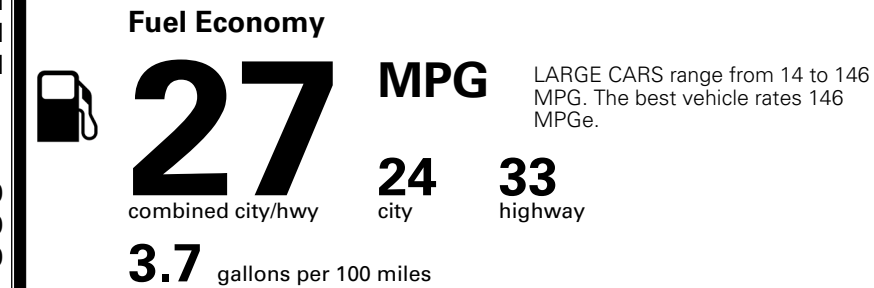

MANUFACTURER'S SUGGESTED RETAIL PRICE ▶

$ 30,090.00

COMPARE GT-LINE AWD FEATURES

Added to/in place of standard GT-Line FWD features
- All-Wheel Drive
- Heated Steering Wheel

Included
Included
Included

ADDITIONAL INSTALLED EQUIPMENT:

(In addition to or in place of standard features)

Steel Matte Gray Paint
GT-Line Red Interior Color Package
GT-Line Premium Package
- Panoramic Sunroof w/ Power Sunshade
- LED Interior Lighting
- Bose Premium Audio w/Active Sound Design
- 18" Black Finished Alloy Wheels, Unique Design
Carpeted Floor Mats
Cargo Net
Auto-Dimming Mirror w/ HomeLink™

$695.00
$295.00
$2,200.00

$200.00
$60.00
$350.00

MSRP INCLUDING OPTIONS

$ 33,890.00

INLAND FREIGHT AND HANDLING

$ 1,245.00

TOTAL MANUFACTURER'S SUGGESTED RETAIL PRICE ▶

$ 35,135.00

TOTAL ADDITIONAL WEIGHT: 9.2

*Additional terms and conditions apply.

**Kia Connect may be currently unavailable for some Model Year 2022 and newer vehicles sold or purchased in Massachusetts; please see owners.kia.com for more information.

NOTE: When you purchase this vehicle, Kia America, Inc. collects personal information you provide to the dealership. For information on our collection and use of personal information and your rights, please see our Privacy Policy on www.kia.com.

EPA DOT Fuel Economy and Environment

Gasoline Vehicle

You spend **$750** more in fuel costs over 5 years compared to the average new vehicle.

Annual fuel cost **$1,850**