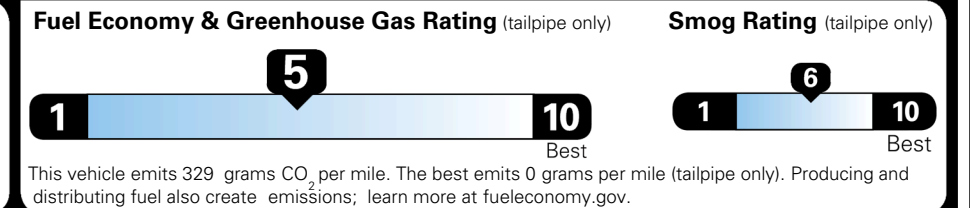

### EPA DOT Fuel Economy and Environment

Gasoline Vehicle

You spend **\$750** more in fuel costs over 5 years compared to the average new vehicle.

Annual fuel cost **\$1,850**

Actual results will vary for many reasons, including driving conditions and how you drive and maintain your vehicle. The average new vehicle gets 29 MPG and costs \$8,500 to fuel over 5 years. Cost estimates are based on 15,000 miles per year at \$ 3.30 per gallon. MPGe is miles per gasoline gallon equivalent. Vehicle emissions are a significant cause of climate change and smog.